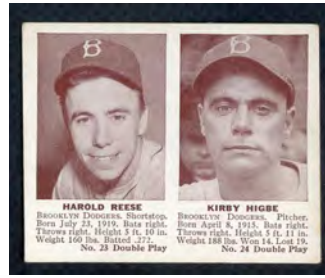

1941 Double Play #23/24 Pee Wee Reese rookie EX-MT. $450.00