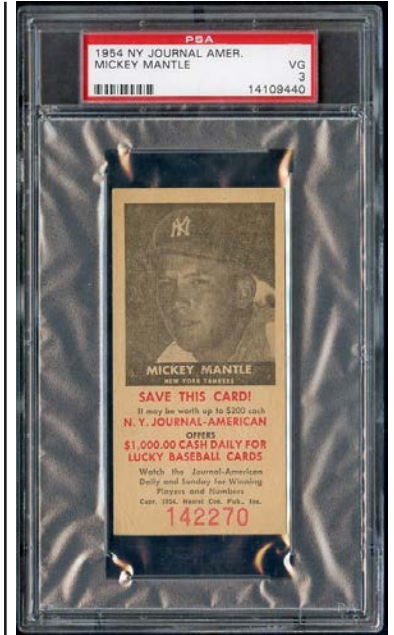

1954 New York Journal American Mickey Mantle
Card appears more VG-EX and EX than the rather harsh grade PSA has given it. Great Mantle item. **PSA 3 VG $1195.00**