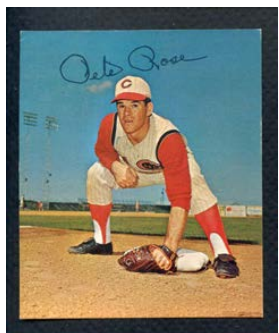

1965 Kahn's Pete Rose
EX-MT $475.00