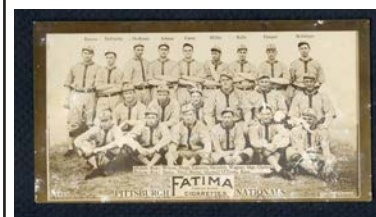

1913 T200 Fatima Pittsburgh Pirates w/ Honus Wagner
Scarce vintage 1913 team card including the legendary "Flying Dutchman". Measures about 2-5/8" x 4-13/16". Surprising good shape – no creases, reasonably sharp corners, clean back. Only defects are white surface "specks" on the borders and paper loss on 2 players in the lower right area. (Full guide 2500.00).
VG $650.00