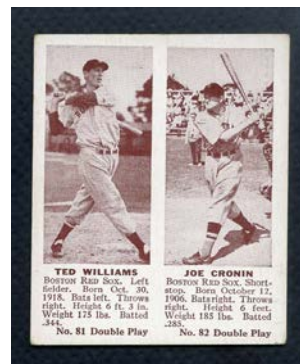

1941 Double Play #81/82 Ted Williams Joe Cronin EX+ $675.00