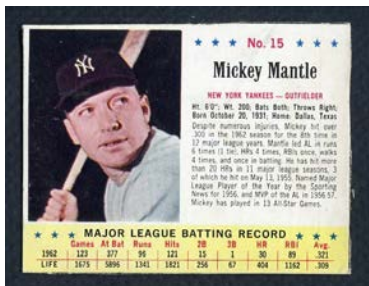

1963 Jello #15 Mickey Mantle
Much tougher than its Post counterpart. Originally issued on packages of Jello gelatin. Handcut, cards are available in **EX-MT @$169.95**