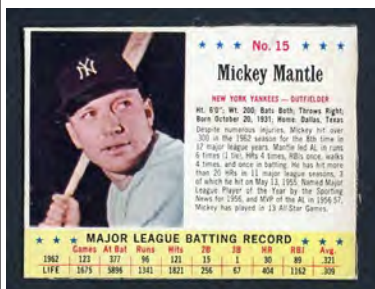

1963 Jello #15 Mickey Mantle
Much tougher than its Post counterpart. Originally issued on packages of Jello gelatin. Handcut, cards are available in **EX-MT @ $169.95 and EX $95.00**