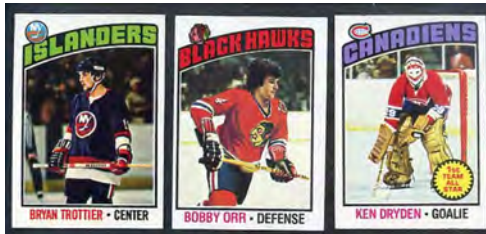

1976-77 TOPPS HOCKEY COMPLETE SET

2. 264 card in EX-MT/NR-MT condition overall. Includes Clarke, Trottier rookie, Larry Robinson, Lafleur, Potvin, Dryden, Orr, Sittler, Esposito, etc. **$159.95**