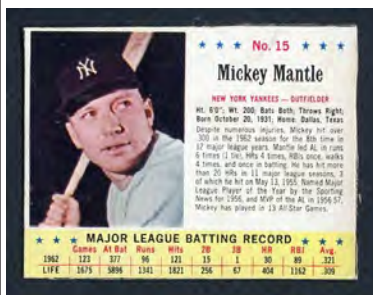

1963 Jello #15 Mickey Mantle

Much tougher than its Post counterpart. Originally issued on packages of Jello gelatin. Handcut, cards are available in **EX-MT @$169.95 and EX $95.00**