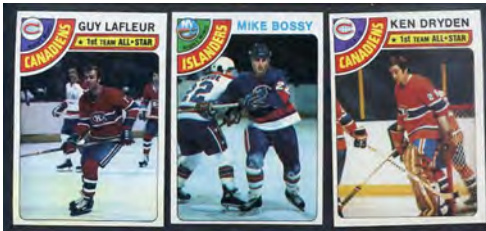

1978-79 TOPPS HOCKEY COMPLETE SET

3. 264 cards in EX-MT/NR-MT condition overall. Includes Trottier, Dryden, Lafleur, Bossy rookie, Federko rookie, Doug Wilson rookie, Duguay rookie, etc. **$63.95**