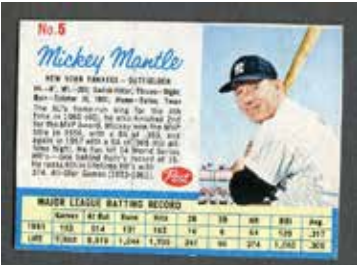

YANKEES

1 Skowron.....	EX $3.25
3 C. Boyer.....	EX 2.40
4 Kubek.....	EX-MT 6.00; VG-EX 2.75
5 Mantle (Box).....	EX-MT 150.00
5 Mantle (Ad) EX-MT/NR-MT 165.00; EX+ 95.00; GD-VG tear 39.00	
6 Maris (Box).....	EX 12.00
7 Berra.....	EX-MT 22.50
8 E. Howard.....	EX-MT 4.00; EX 2.40
10 Terry.....	VG-EX 1.65
11 Blanchard.....	VG-EX 1.35
12 Arroyo.....	EX-MT 3.50
13 Stafford.....	EX-MT 4.00; VG-EX 2.00

TIGERS

14 Cash (Right).....	EX $10.00
14 Cash (Left).....	EX-MT 6.00
15 Wood.....	EX-MT 3.00
16 Boros.....	EX-MT 3.00; EX 1.50
17 Fernandez.....	EX-MT 3.00
18 Bruton.....	EX-MT 3.00
19 Colavito.....	EX-MT 7.50
20 Kaline.....	EX-MT 15.00
21 D. Brown.....	EX-MT 3.00
22 Lary.....	EX-MT 3.00
23 Mossi.....	EX-MT 4.00
25 Maxwell.....	EX-MT 3.00
26 Bunning.....	EX-MT 7.50

ORIOLES

27 Gentile (Balt.).....	EX-MT $3.50
27 Gentile (San Lorenzo).....	EX-MT 17.50
29 B. Robinson.....	EX-MT 15.00; EX 8.00
30 Hansen.....	EX-MT 4.00
31 Brandt.....	EX 1.60

32 D. Williams.....	EX-MT 3.50
33 Triandos.....	EX-MT 3.00; EX 1.50
34 Pappas.....	EX-MT 3.50
35 Wilhelm.....	EX-MT 7.50
36 Estrada.....	NR-MT 10.50

INDIANS

37 Power.....	EX-MT $3.00
38 Temple.....	EX-MT 3.00
39 Phillips.....	EX 1.60
40 Francona.....	EX-MT 3.00
41 Kirkland.....	EX-MT 3.00
42 Romano.....	EX-MT 3.00
43 J. Perry.....	EX 1.60
44 Held.....	EX-MT 3.00
45 Essegian.....	EX 1.60

WHITE SOX

46 Sievers.....	EX-MT $3.00
48 A. Smith.....	EX-MT 3.00
49 Aparicio.....	NR-MT 9.00
50 Landis.....	EX-MT 3.00
51 Minoso.....	EX-MT 4.00
52 Carey.....	EX-MT 3.00
53 Lollar.....	EX-MT 3.00; EX 1.50
54 Pierce.....	EX-MT 3.50

RED SOX

56 Schilling.....	EX-MT $3.50
57 Runnels.....	EX-MT 3.00
58 Malzone.....	EX-MT 3.00
59 Buddin.....	EX-MT 3.00
60 Geiger.....	VG-EX 1.35
61 Yastrzemski.....	NR-MT 45.00; VG-EX 20.00
62 Jensen.....	EX-MT 3.50
64 Schwall.....	EX-MT 3.00

SENATORS

65 Long.....	NR-MT $3.50; EX-MT 3.00
66 Cottier.....	EX-MT 3.00
67 Klaus.....	EX-MT 3.00
68 Veal.....	EX-MT 3.50
69 Keough.....	EX-MT 45.00
70 Tasby.....	EX-MT 3.00
71 Woodling.....	EX-MT 3.00
72 G. Green.....	EX-MT 3.50
73 Donovan.....	EX-MT 3.00; EX 1.50

ANGELS

75 Bridges.....	VG-EX $1.35
76 Yost.....	EX-MT 3.00; EX 1.60
77 Wagner.....	EX 1.60
78 Pearson.....	EX-MT 3.50
79 K. Hunt.....	EX-MT 3.00; EX 1.50
80 Averill.....	EX-MT 3.00
81 Duren.....	EX-MT 3.00
82 Kluszewski.....	NR-MT 10.50

TWINS

84 B. Martin.....	EX-MT $7.50

85 Killebrew.....	EX-MT 8.50
87 L. Green.....	EX-MT 3.00
88 Tuttle.....	EX-MT 3.00
89 Lemon.....	EX-MT 3.00
90 Battey.....	EX-MT 3.00
91 Pascual.....	EX-MT 3.00

A'S

93 Lumpe.....	EX $1.60
94 Howser.....	EX 2.00
95 Stephens (Jan. 5).....	EX-MT 4.00
95 Stephens (Jan. 20).....	EX-MT 17.50
96 Posada.....	NR-MT 3.50; EX-MT 3.00; EX 1.60
97 Pignatano.....	EX-MT 3.00
98 Archer.....	VG-EX 1.35
99 Sullivan.....	EX 1.60
100 Ditmar.....	EX-MT 3.00