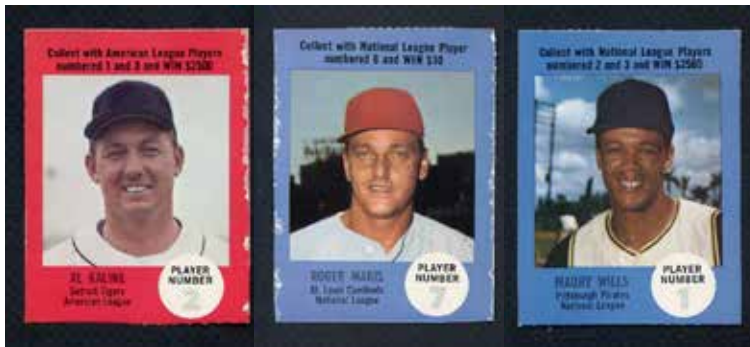

1968 ATLANTIC OIL PLAY BALL CONTEST GAME CARDS

These contest game cards were issued at gas stations in 1968. Set features some big names. National League cards have blue borders, American League red borders.

Hank Aaron Braves.....	EX-MT $35.00
Felipe Alou Braves.....	EX-MT 7.00; VG-EX/EX 5.00
Max Alvis Indians.....	EX-MT 6.00
Bob Aspromonte Astros.....	EX-MT 6.00
Lou Brock Cardinals.....	EX/EX-MT 15.00
Jim Bunning Pirates.....	EX-MT 12.00
John Callison Phillies.....	EX-MT 6.00
Bert Campaneris A's.....	EX-MT 6.00; EX 3.50
Norm Cash Tigers.....	EX-MT 9.00
Orlando Cepeda Cardinals.....	EX-MT 12.00; VG-EX 5.00
Dean Chance Twins.....	EX-MT 6.00
Roberto Clemente Pirates.....	EX 39.00
Jim Fregosi Angels.....	EX-MT 6.00
Bob Gibson Cardinals.....	EX-MT 12.00
Jim Ray Hart Giants.....	EX-MT 6.00
Joel Horlen White Sox.....	EX-MT 6.00; EX 3.00

Al Kaline Tigers.....	EX-MT 25.00
Jim Lonborg Red Sox.....	EX-MT 10.00
Roger Maris Cardinals.....	EX+/EX-MT 25.00
Sam McDowell Indians.....	EX-MT 6.00
Mike McCormick Giants.....	EX-MT 9.00
Willie McCovey Giants.....	EX-MT 12.00; EX 6.50
Tony Oliva Twins.....	EX-MT 10.00
Milt Pappas Reds.....	EX-MT 6.00; EX 3.50
Joe Pepitone Yankees.....	EX-MT 8.00
Boog Powell Orioles.....	EX-MT 12.00
Frank Robinson Orioles.....	EX-MT 14.00
Jose Santiago Red Sox.....	EX-MT 6.00
Ron Santo Cubs.....	EX-MT 12.00
Ron Swoboda Mets.....	EX-MT 10.00
Fred Valentine Senators.....	EX-MT 6.00; VG-EX 2.50
Maury Wills Pirates.....	EX-MT 12.00