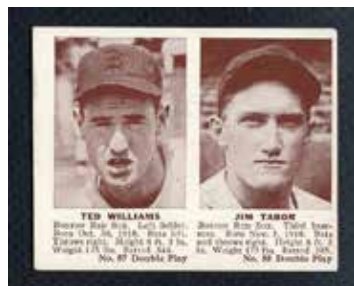

1941 Double Play
Ted Williams/Jim Tabor
Cool two player card of Williams in his .406 season. Grades VG-EX, just a faint surface mark above his hat. Reg. $299.00
Holiday Special $268.00