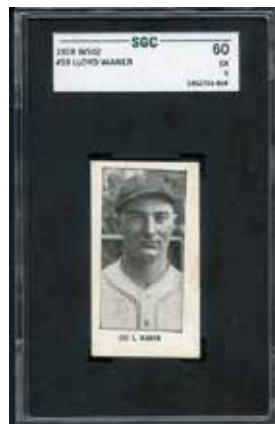

Lloyd Waner
Pirates #59
SGC 60 EX $120.00